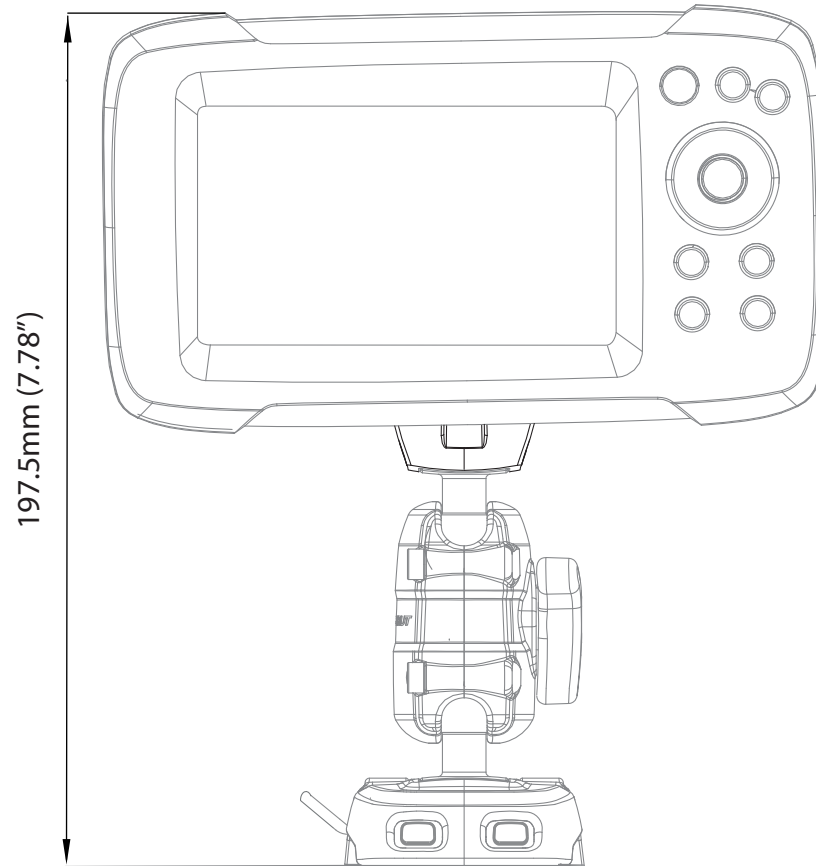

# Lowrance Hook 2 Quick Release Adapter RL-521

For help & information  
email: [sales@scanstrut.com](mailto:sales@scanstrut.com)  
tel: +44 (0) 1392 531280

86.6mm (3.40")

46mm (1.81")

66.7mm (2.62")

197.5mm (7.78")

Product shown with RLS-AM Adjustable Body  
& RLS-401 Surface Mount

RL-521 is compatible with the Lowrance  
HOOK2-4X/4XGPS/5X/5

**SCANSTRUT.**