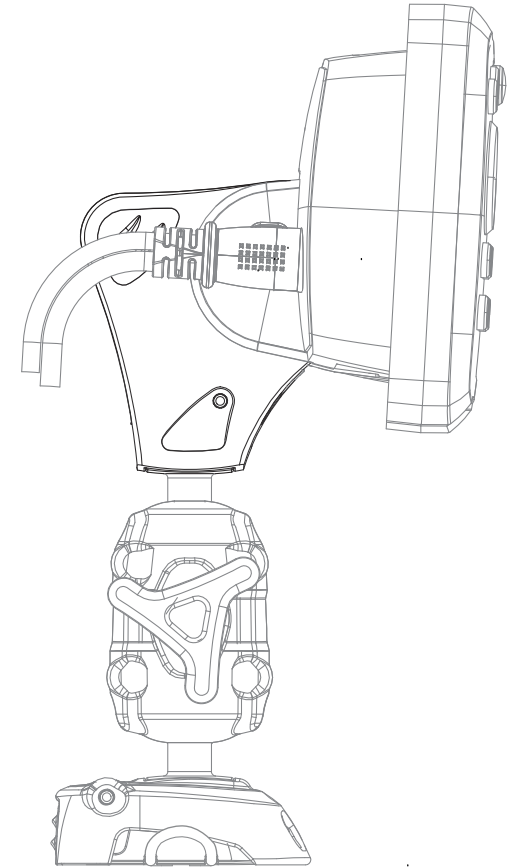

# Lowrance Hook 2 Quick Release Adapter RL-521

For help & information  
email: [sales@scanstrut.com](mailto:sales@scanstrut.com)  
tel: +44 (0) 1392 531280

86.6mm (3.40")

46mm (1.81")

66.7mm (2.62")

197.5mm (7.78")

Product shown with RLS-AM Adjustable Body  
& RLS-401 Surface Mount

RL-521 is compatible with the Lowrance  
HOOK2-4X/4XGPS/5X/5

**SCANSTRUT.**