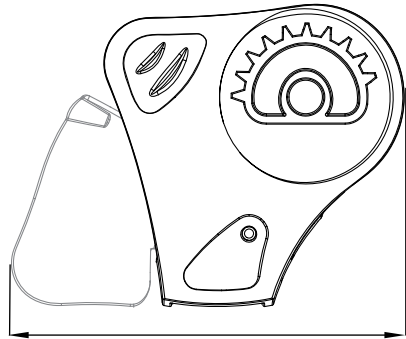

# Lowrance Hook 2 Quick Release Adapter RL-521

For help & information  
email: [sales@scanstrut.com](mailto:sales@scanstrut.com)  
tel: +44 (0) 1392 531280

86.6mm (3.40")

46mm (1.81")

66.7mm (2.62")

197.5mm (7.78")

Product shown with RLS-AM Adjustable Body  
& RLS-401 Surface Mount

RL-521 is compatible with the Lowrance  
HOOK2-4X/4XGPS/5X/5

**SCANSTRUT.**