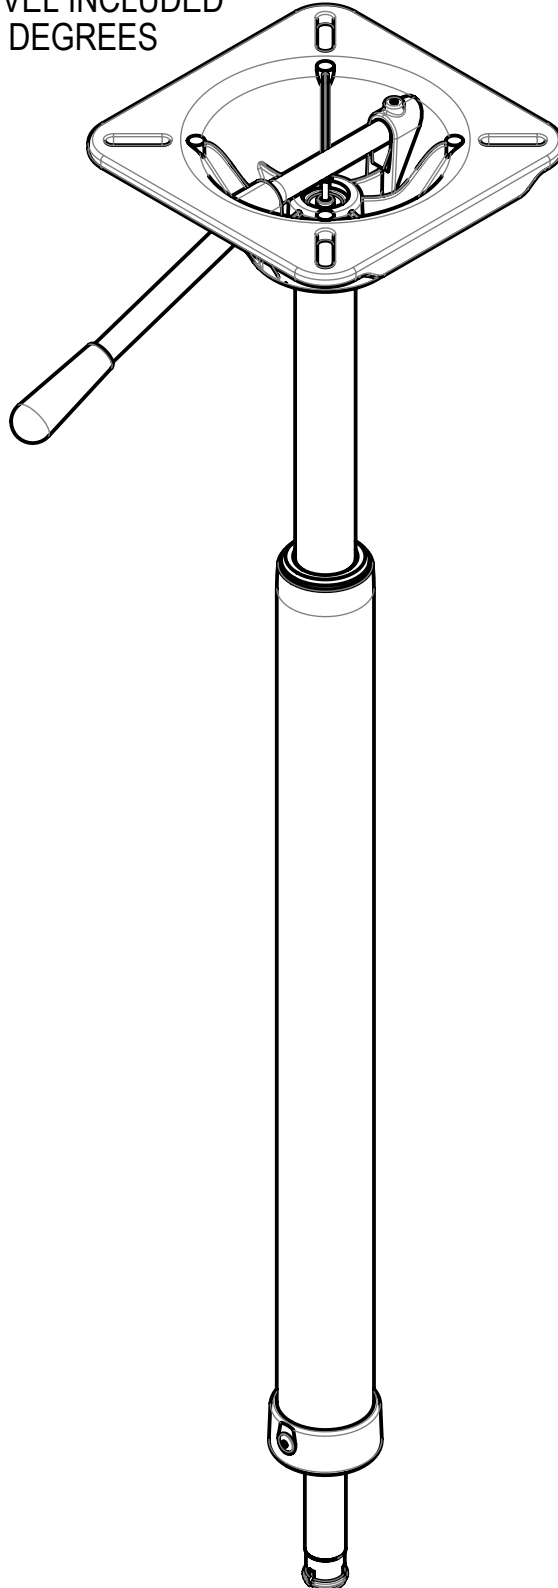

## Quick positioning series gas adjustable legs

### MAIN PRODUCT MATERIALS:

- MADE OF HIGH GRADE ALUMINIUM

### MAIN PRODUCT SPECIFICATIONS:

- GAS SPRING HEIGHT ADJUSTABLE
- AVAILABLE WITH CLICK (PCQG5774C) OR THREADED (PCQG5774T) CONNECTION
- 360 DEGREES SWIVEL INCLUDED
- SWIVEL ANGLES 3 DEGREES

### NOTE:

THIS ADJUSTABLE PEDESTAL CONTAINS CHROMED STEEL PARTS,  
WE ADVISE AGAINST THE USE ON SALT WATER.